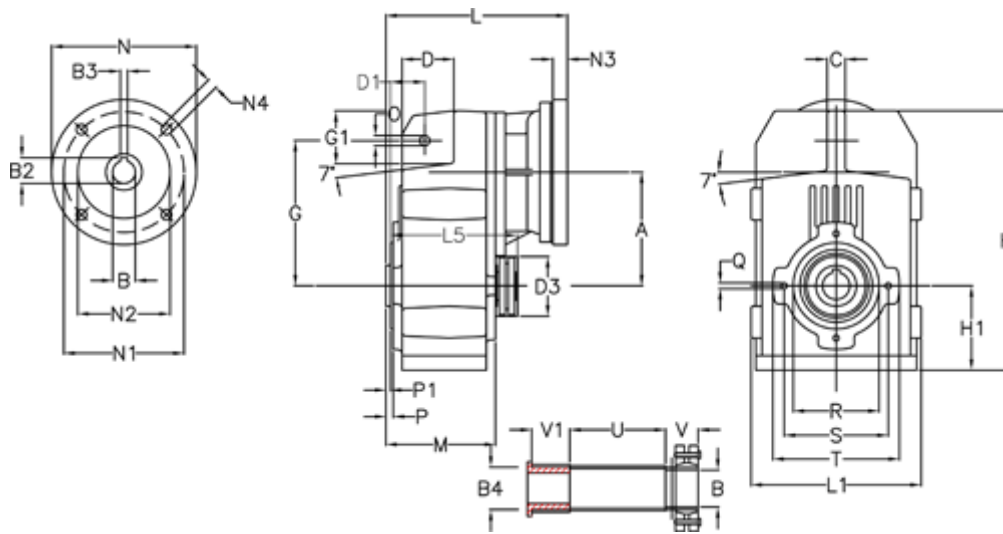

Article number: 29560103968225
 Description: Shaft mounted gear
 A102QF30-39,6-P71B5

Measures

A = 112.50	D1 = 35.0	I5 = 159.5	P1 = 3.0	V = 41
B = 30	d3 = 77	M = 100.5	Q = M8x12	V1 = 48
B1 = 14	G = 140	N = 160	R = 80	
B2 = 16.3	G1 = 51.0	N1 = 130	S = 100	
B3 = 5	H = 251.0	N2 = 110	T = 120	
B4 = 30	H1 = 84.0	N4 = M8x16	Tightening torque Nm adapter bushing = 6.0	
C = 20	L = 185.5	O = 11	Tightening torque Nm shrink disc = 7.0	
D = 47.5	L1 = 170	P = 4.5	U = 83.0	